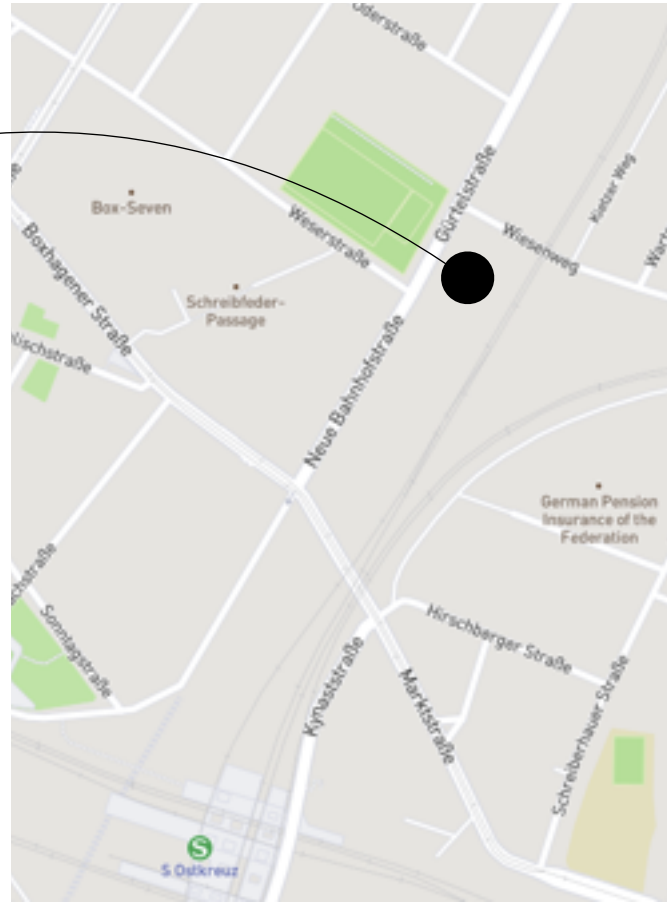

# FTWK

How to get to us

Gürtelstrasse 25  
10247 Berlin  
Friedrichshain

Between Ostkreuz + Frankfurter Allee  
View on [Google Maps](#)

## Via Car:

- Paid parking is available on the street

## Via Train:

- Closest S / U-Bahn station is Ostkreuz or Frankfurter Allee

*Take the elevator to the 4th floor!*

**Still not sure?**

Give us a shout at  
+49 30 667 637 50